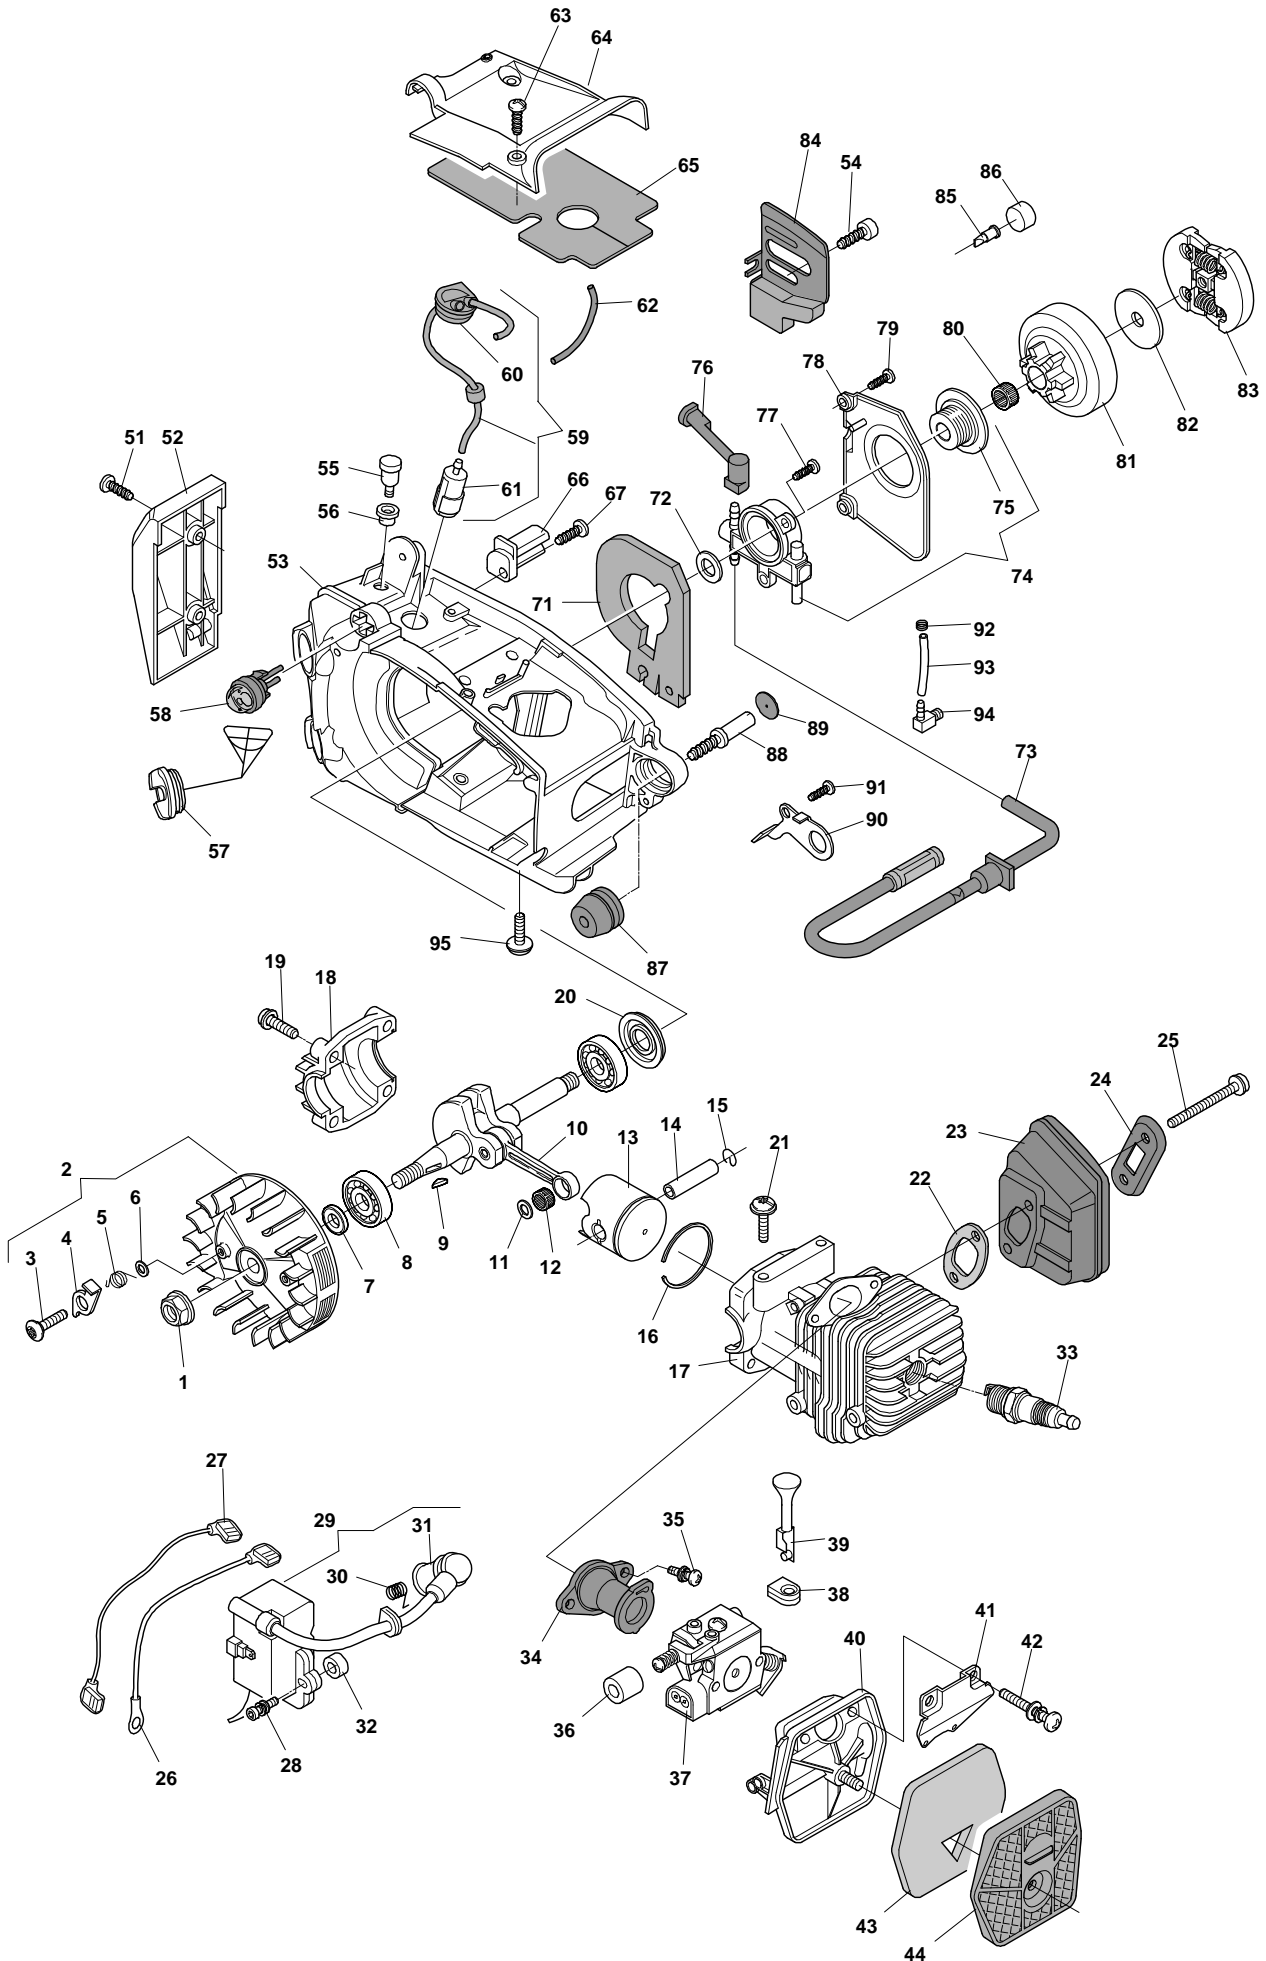

Engine

XC 27 P - Model Year 2008

Engine

Pos.	Part no.	Q.ty	Description	Remarks
77	6995008	2	Screw	
78	6995206	1	Cover Pump	
79	23878008/0	2	Screw	
80	6995230	1	Needle Bearing	
81	6995176	1	Drum Ass'Y, Clutch 3/8"	
81	6995178	1	Drum Ass'Y, Clutch 1/4"	
82	6995203	1	Sprocket Washer	
83	6995177	1	Clutch Ass.Y	
84	6995241	1	Plate	
85	6995220	1	Valve	
86	6995192	1	Gasket	
87	23275005/0	1	Shock Absorber	
88	23878007/0	1	Screw	
89	23790006/0	1	Cap	
90	6995219	1	Clamp	
91	23878009/0	1	Screw	
92	6995231	1	Fair Led	
93	6995184	1	Tube	
94	6995235	1	Tube Connection	
95	6995181	1	Screw	