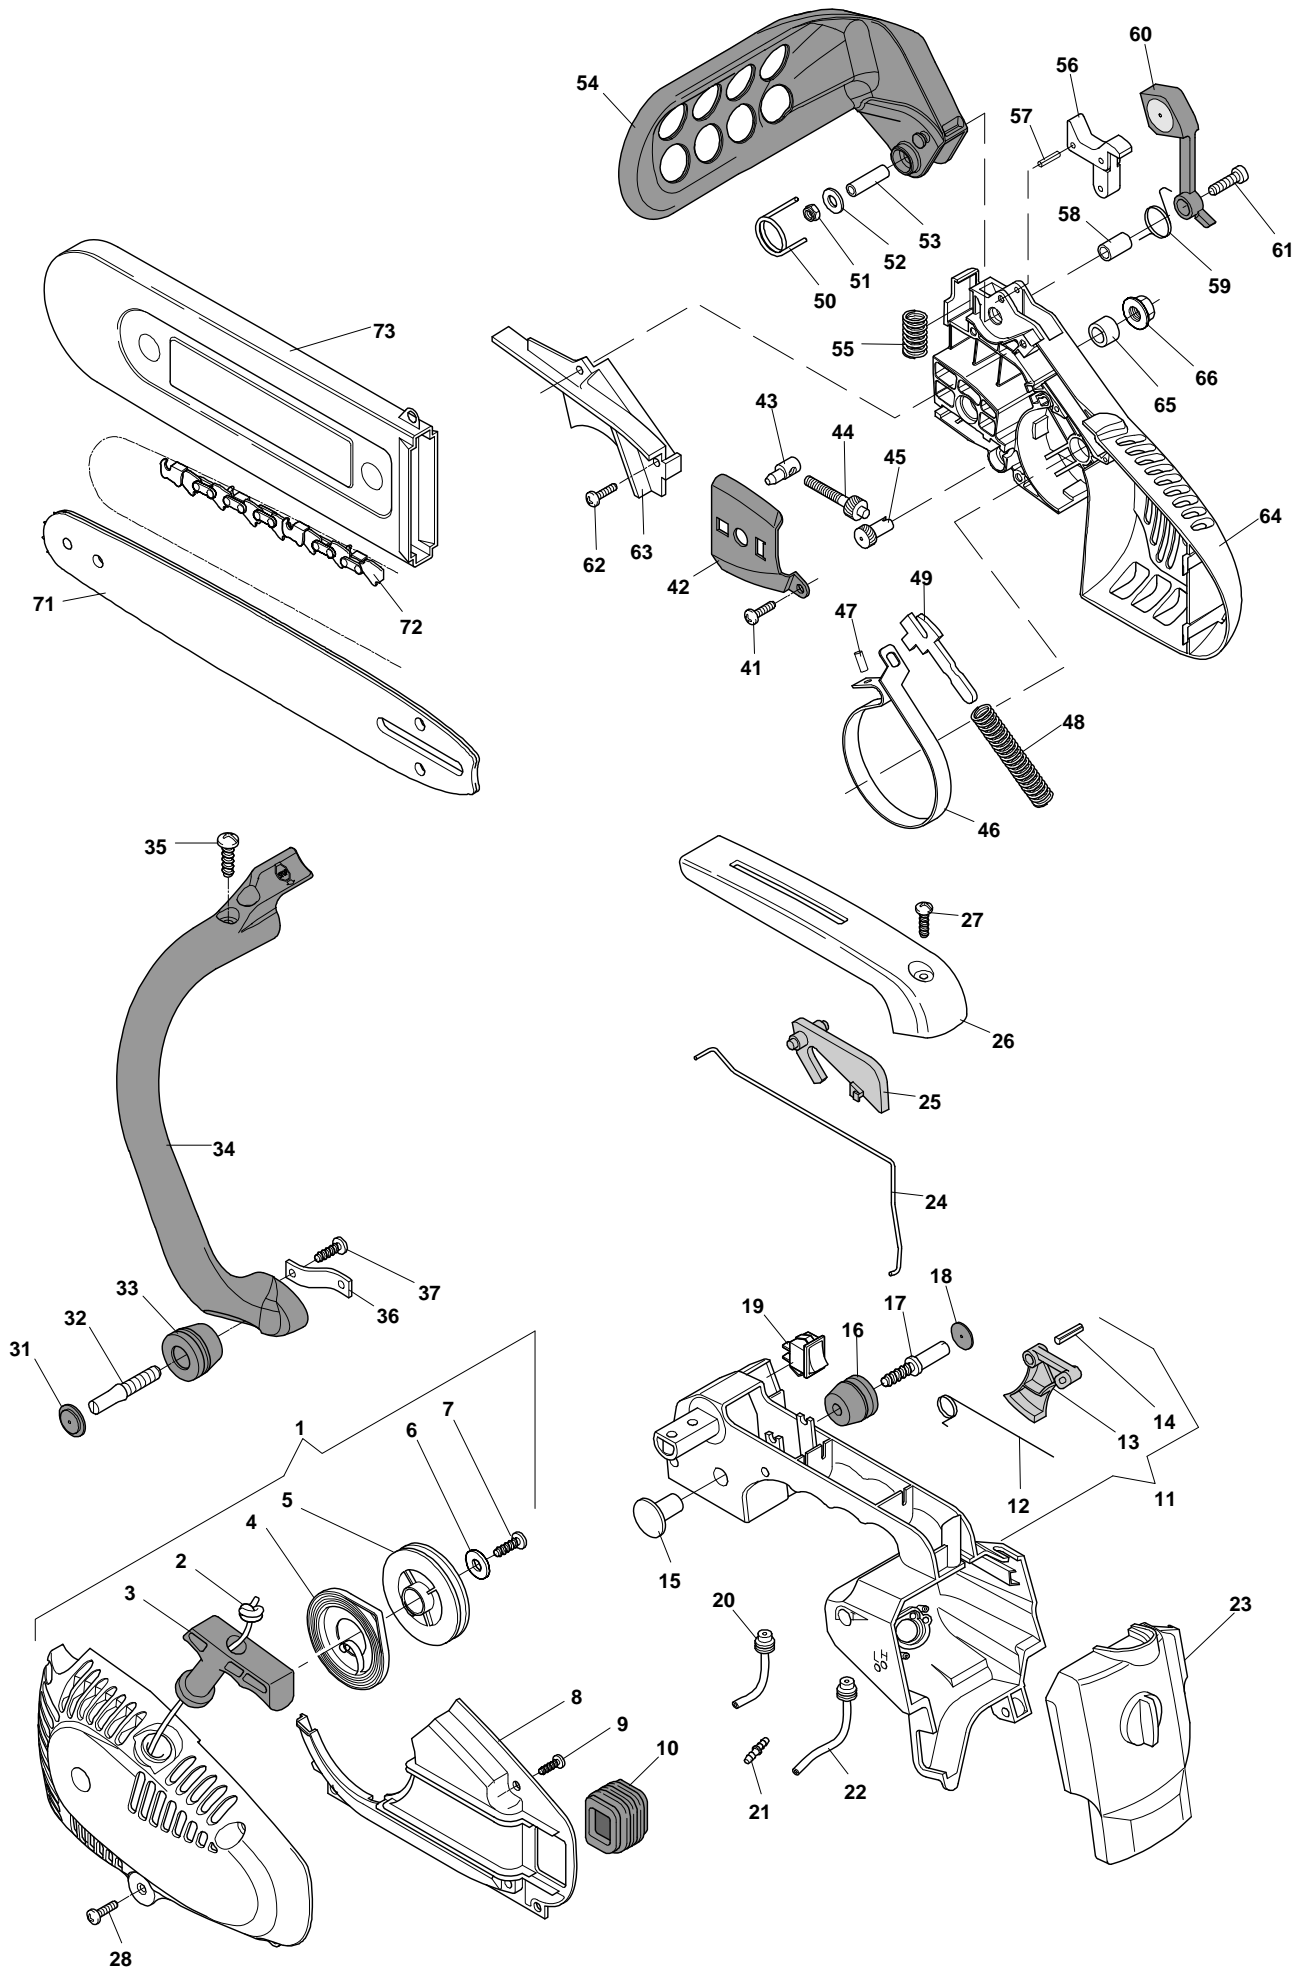

Housing

XC 27 P - Model Year 2008

Housing

Pos.	Part no.	Q.ty	Description	Remarks
1	83058008/0	1	Starter Assy Red	
2	23234000/0	1	Starter Cord	
3	3750067	1	Starter Handle	
4	23430557/0	1	Starter Spring	
5	23604001/0	1	Starter Pulley	
6	23657002/0	1	Washer	
7	23878010/0	1	Screw	
8	23107501/0	1	Air Conveyor	
9	23878008/0	1	Screw	
10	23275004/0	1	Grommet	
11	6995240	1	Handle Assy	
12	6995114	1	Spring	
13	6995134	1	Throttle Lever	
14	6995016	1	Pin	
15	6995196	1	Cap	
16	23275005/0	1	Shock Absorber	
17	23878007/0	1	Screw	
18	23790006/0	1	Cap	
19	6995226	1	Switch	
20	6995198	1	Tube	
21	6995199	2	Tube Connection	
22	6995197	2	Tube	
23	6995218	1	Rear Cover	
24	6995215	1	Throttle Rod	
25	6995135	1	Safety Lever	
26	6995195	1	Handle, Upper Part	
27	23878008/0	1	Screw	
28	23878008/0	4	Screw	
31	23790006/0	1	Cap	
32	23878007/0	1	Screw	
33	23275005/0	1	Shock Absorber	
34	23105000/0	1	Handle	
35	23878010/0	2	Screw	
36	23200001/0	1	Plate	
37	23878010/0	1	Screw	
41	23878009/0	1	Screw	
42	23311003/0	1	Bar Plate	
43	23796004/0	1	Bar Adjusting Block	
44	23878005/0	1	Screw	
45	23510093/0	1	Pin	
46	23448001/0	1	Brake Band	
47	23665001/0	1	Pin	
48	23430561/0	1	Spring	
49	23315061/0	1	Lever	
50	23430560/0	1	Spring	
51	23120000/0	1	Nut	
52	23657003/0	1	Washer	
53	23044206/0	1	Bushing	
54	23455005/0	1	Hand Guard	
55	23430559/0	1	Spring	
56	83315050/0	1	Chain Brake Lever	
57	23665000/0	1	Roller	
58	23044207/0	1	Bushing	
59	23430558/0	1	Spring	
60	23080000/0	1	Balance Weigth	
61	23878006/0	1	Screw	
62	23878009/0	3	Screw	
63	23109515/0	1	Brake Cover	
64	23059009/0	1	Clutch Housing Red	
65	3641380	1	Bushing	
66	2670120	1	Nut	
71	123900114/0	1	Guide Bar 12"	12" 3/8" Mini .050" (1.3 mm)
71	23900300/0	1	Guide Bar 10"	10" 3/8" Mini .050" (1.3 mm)
71	23900301/0	1	Guide Bar 10"	10" Carving 1/4" Mini .050" (1.3 mm)
72	4113281	1	Chain 12"	12" 3/8" .050" (1.3 Mm) - 45E
72	4113709	1	Chain 10"	10" 3/8" .050" (1.3 Mm) - 40E
72	4113760	1	Chain 10"	10" 1/4" .050" (1.3 Mm) - 60E