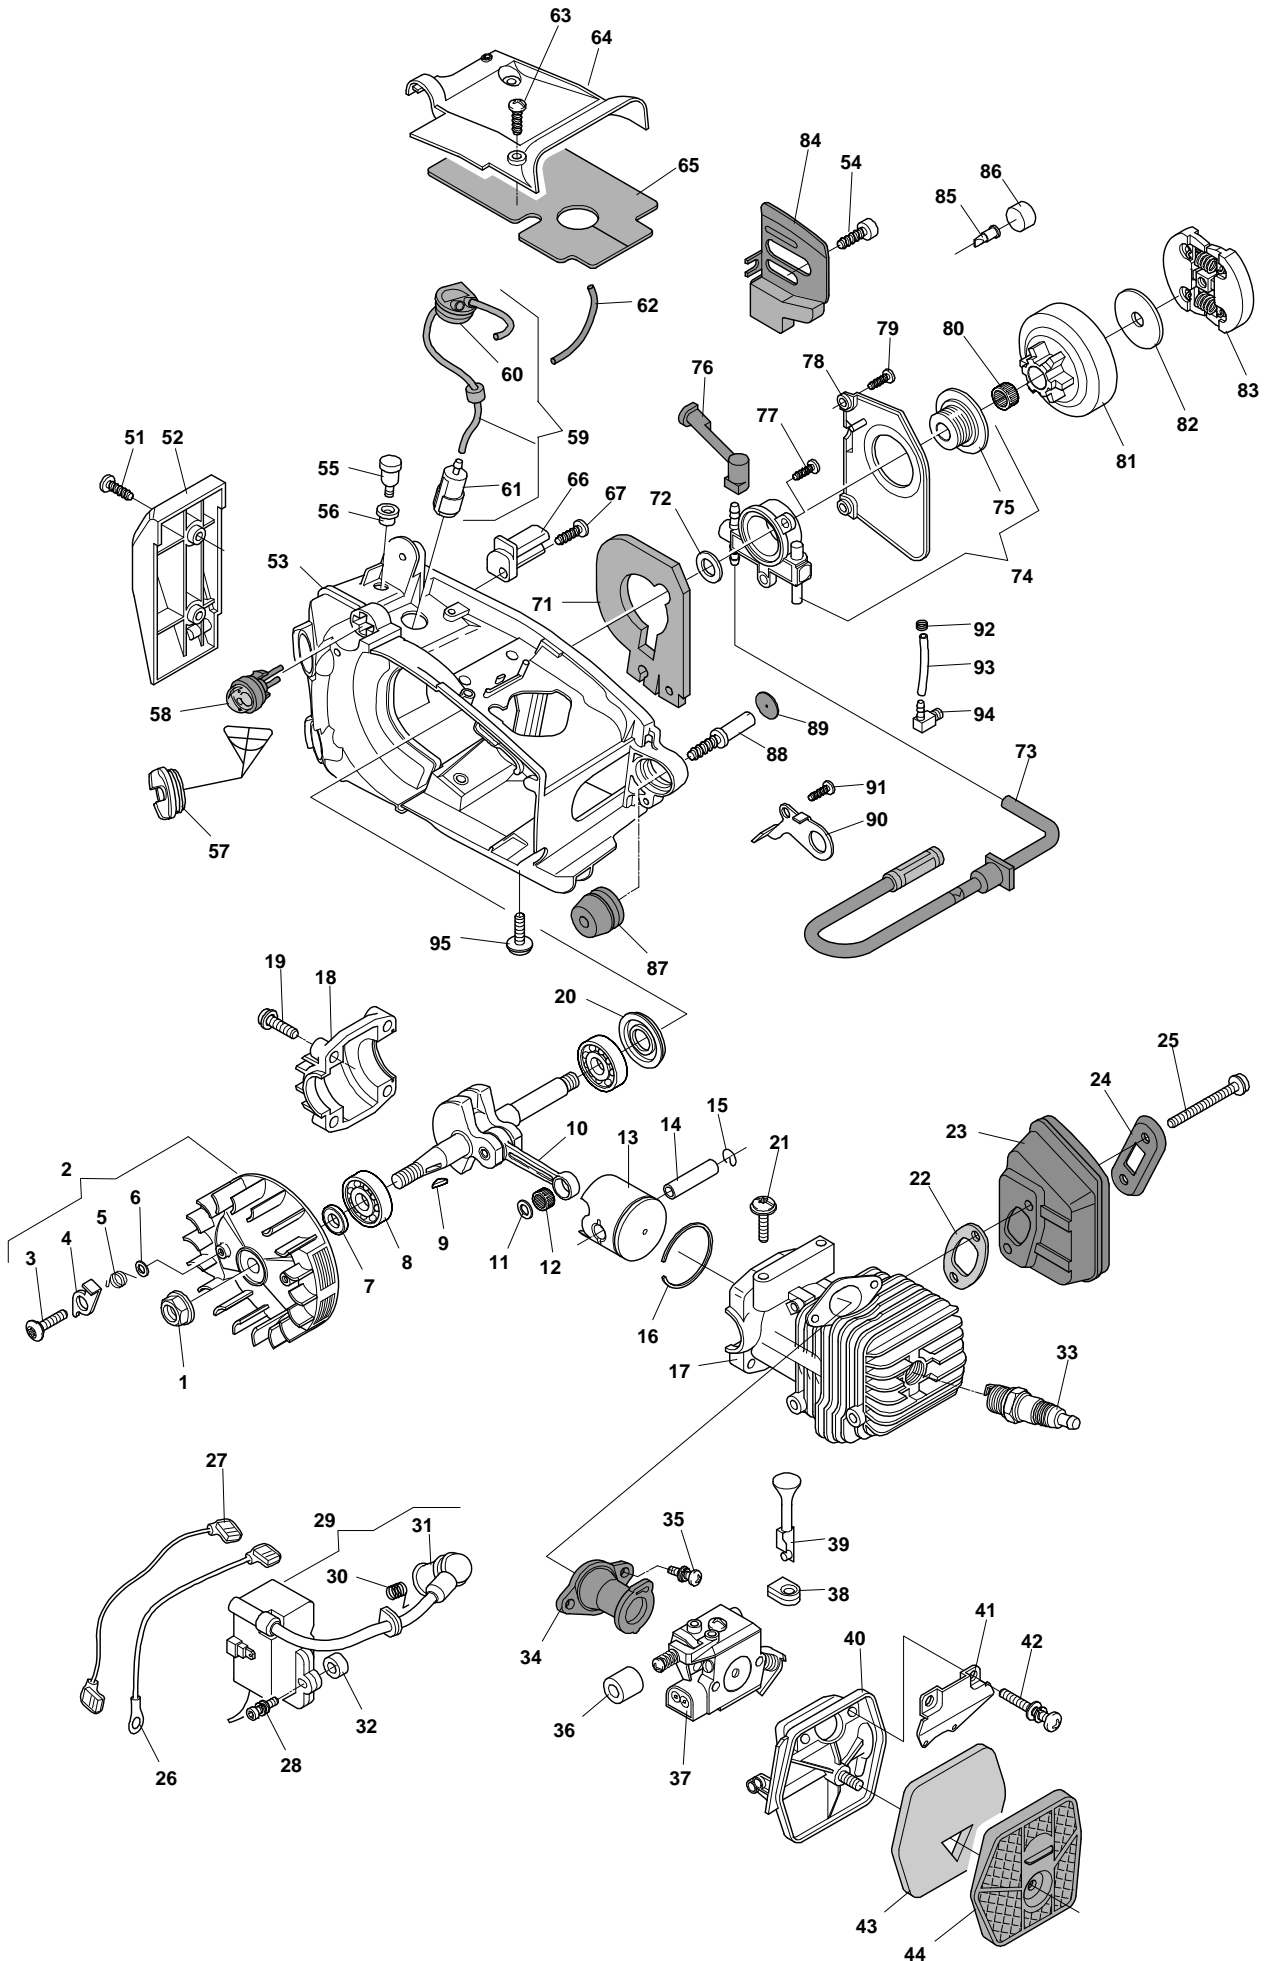

Engine

XC 27 P - Model Year 2008

Engine

Pos.	Part no.	Q.ty	Description	Remarks
1	6995173	1	Nut	
2	6995207	1	Flywheel Assy	
3	6995224	2	Screw	
4	6995208	2	Flywheel Starter Hook	
5	6995250	2	Flywheel Spring	
6	6995225	2	Washer	
7	6995247	1	Seal Ring	
8	6995170	2	Ball Bearing	
9	6995018	1	Flywheel Key	
10	6995202	1	Crankshaft	
11	6995169	2	Washer	
12	6995237	1	Needle Bearing	
13	6995200	1	Piston	
14	6995172	1	Piston Pin	
15	6995171	2	Washer, Piston Pin	
16	6995201	1	Piston Ring	
17	6995245	1	Cylinder Assy	
18	6995186	1	Stabilizer	
19	6995252	4	Screw	
20	6995248	1	Seal Ring	
21	6995229	4	Screw	
22	6995185	1	Muffler Gasket	
23	6995246	1	Muffler	
24	6995251	1	Plate	
25	6995182	2	Screw	
26	6995210	1	Earth Cable	
27	6995227	1	Stop Wire	
28	6995234	2	Screw	
29	6995209	1	Electronic Coil	
30	6995022	1	Spark Plug Spring	
31	6995066	1	Spark Plug Cover	
32	6995238	2	Bushing	
33	3210024	1	Spark Plug	
34	6995183	1	Intake Manifold Assy	
35	6995167	2	Screw	
36	6995212	1	Gasket	
37	6995244	1	Carburettor	
38	6995214	1	Grommet	
39	6995213	1	Choke Lever Rod	
40	6995243	1	Air Filter Support	
41	6995168	2	Screw	
41	6995211	1	Plate	
43	6995217	1	Air Filter	
44	6995216	1	Air Cleaner Cover	
51	23878008/0	2	Screw	
52	6995175	1	Front Cover	
53	6995239	1	Crankase Ass.Y	
54	6995187	2	Screw	
55	6995221	1	Breather Valve Ass.Y	
56	6995232	1	Grommet	
57	6995193	2	Cap Ass'Y	
58	6995228	1	Air Purge	
59	6995188	1	Grommet Ass.Y	
60	6995189	1	Grommet	
61	6995174	1	Fuel Pickup Assy	
62	6995190	1	Tube	
63	23878008/0	2	Screw	
64	6995249	1	Upper Cover	
65	6995194	1	Guard	
66	6995180	1	Chain Guard	
67	6995179	1	Screw	
71	6995204	1	Gasket	
72	6995223	1	Washer	
73	6995191	1	Filter Intank Assy With Pipe	
74	6995242	1	Oil Pump Assy	
75	6995222	1	Female Screw	
76	6995205	1	Tube