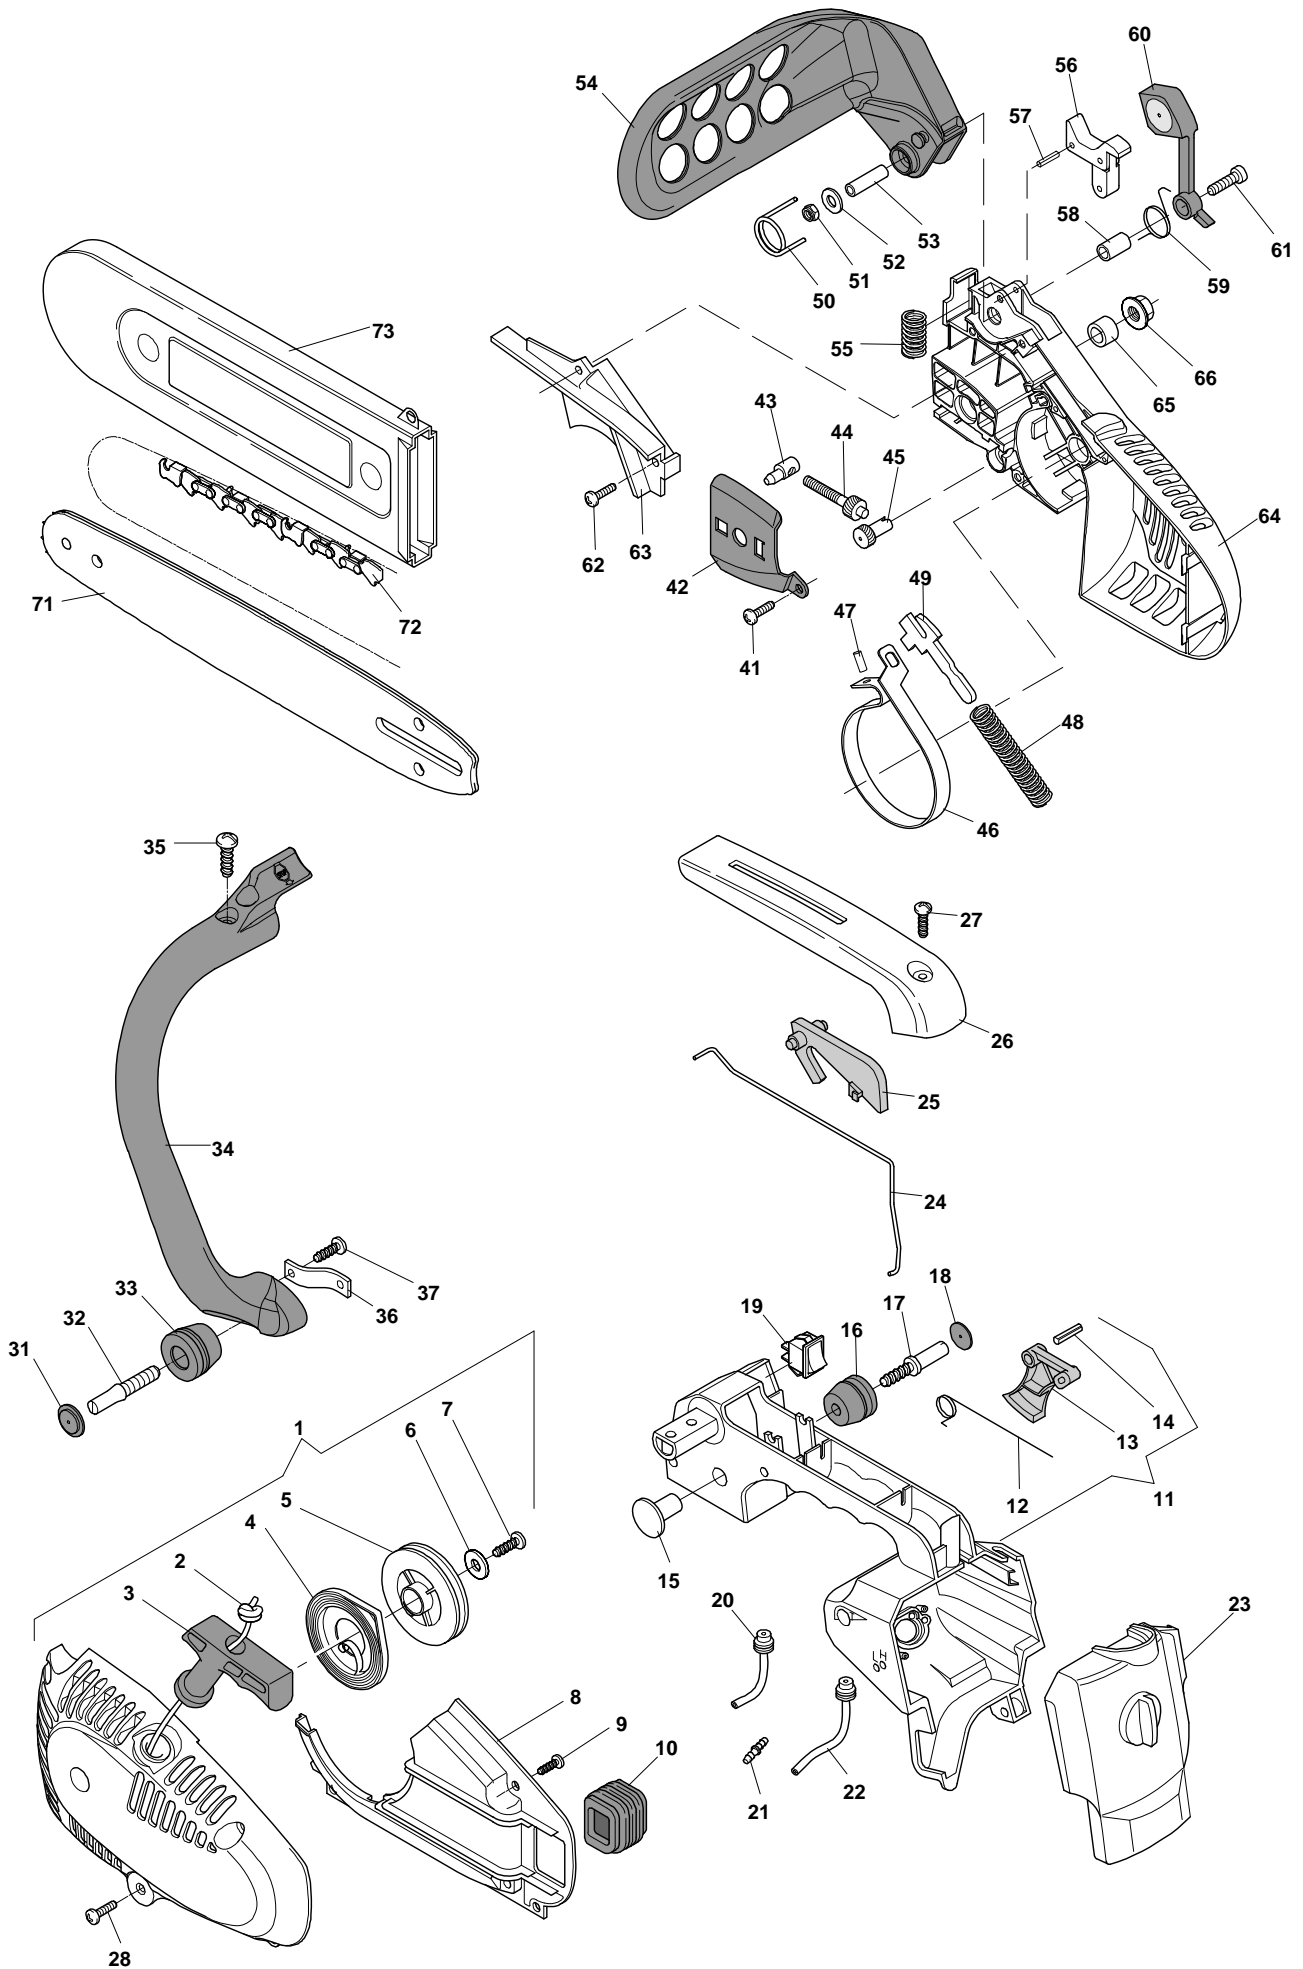

XC 27 P - Model Year 2008

Housing

Pos.	Part no.	Q.ty	Description	Remarks
1	83058008/0	1	Starter Assy Red	
2	23234000/0	1	Starter Cord	
3	3750067	1	Starter Handle	
4	23430557/0	1	Starter Spring	
5	23604001/0	1	Starter Pulley	
6	23657002/0	1	Washer	
7	23878010/0	1	Screw	
8	23107501/0	1	Air Conveyor	
9	23878008/0	1	Screw	
10	23275004/0	1	Grommet	
11	6995240	1	Handle Assy	
12	6995114	1	Spring	
13	6995134	1	Throttle Lever	
14	6995016	1	Pin	
15	6995196	1	Cap	
16	23275005/0	1	Shock Absorber	
17	23878007/0	1	Screw	
18	23790006/0	1	Cap	
19	6995226	1	Switch	
20	6995198	1	Tube	
21	6995199	2	Tube Connection	
22	6995197	2	Tube	
23	6995218	1	Rear Cover	
24	6995215	1	Throttle Rod	
25	6995135	1	Safety Lever	
26	6995195	1	Handle, Upper Part	
27	23878008/0	1	Screw	
28	23878008/0	4	Screw	
31	23790006/0	1	Cap	
32	23878007/0	1	Screw	
33	23275005/0	1	Shock Absorber	
34	23105000/0	1	Handle	
35	23878010/0	2	Screw	
36	23200001/0	1	Plate	
37	23878010/0	1	Screw	
41	23878009/0	1	Screw	
42	23311003/0	1	Bar Plate	
43	23796004/0	1	Bar Adjusting Block	
44	23878005/0	1	Screw	
45	23510093/0	1	Pin	
46	23448001/0	1	Brake Band	
47	23665001/0	1	Pin	
48	23430561/0	1	Spring	
49	23315061/0	1	Lever	
50	23430560/0	1	Spring	
51	23120000/0	1	Nut	
52	23657003/0	1	Washer	
53	23044206/0	1	Bushing	
54	23455005/0	1	Hand Guard	
55	23430559/0	1	Spring	
56	83315050/0	1	Chain Brake Lever	
57	23665000/0	1	Roller	
58	23044207/0	1	Bushing	
59	23430558/0	1	Spring	
60	23080000/0	1	Balance Weigth	
61	23878006/0	1	Screw	
62	23878009/0	3	Screw	
63	23109515/0	1	Brake Cover	
64	23059009/0	1	Clutch Housing Red	
65	3641380	1	Bushing	
66	2670120	1	Nut	
71	123900114/0	1	Guide Bar 12"	12" 3/8" Mini .050" (1.3 mm)
71	23900300/0	1	Guide Bar 10"	10" 3/8" Mini .050" (1.3 mm)
71	23900301/0	1	Guide Bar 10"	10" Carving 1/4" Mini .050" (1.3 mm)
72	4113281	1	Chain 12"	12" 3/8" .050" (1.3 Mm) - 45E
72	4113709	1	Chain 10"	10" 3/8" .050" (1.3 Mm) - 40E
72	4113760	1	Chain 10"	10" 1/4" .050" (1.3 Mm) - 60E

Housing