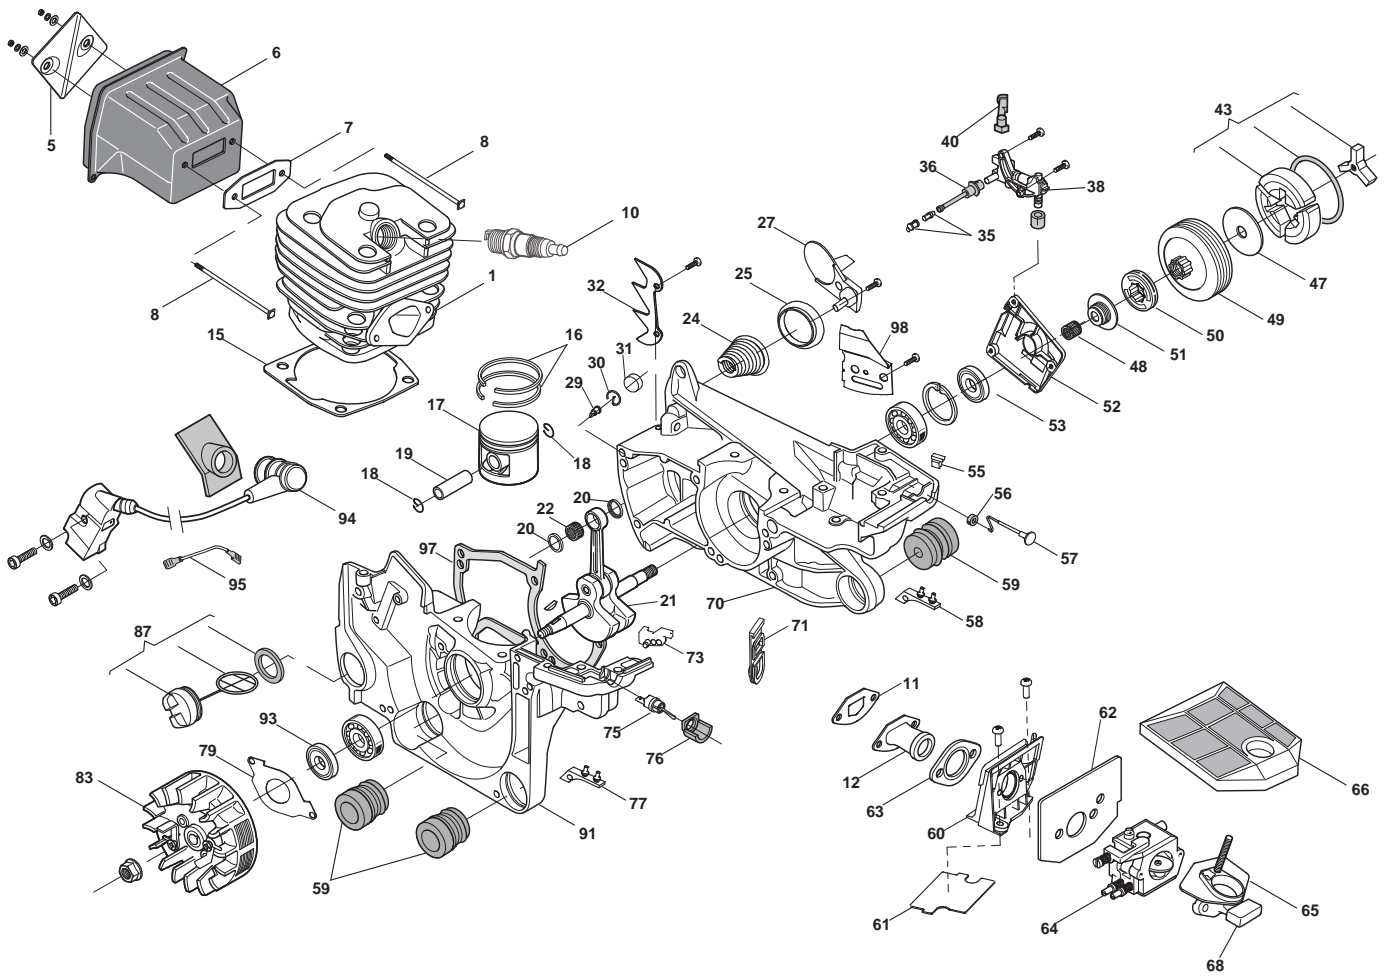

Engine

XC 4000 - Model Year 2011

Engine

Pos.	Part no.	Q.ty	Description	Remarks
1	118800217/0	1	Cylinder	
5	118550545/0	1	Deflector	
6	118550546/0	1	Muffler Assy	
7	118550547/0	1	Gasket	
8	118550548/0	2	Screw	
10	3210024	1	Spark Plug	
11	118550549/0	1	Gasket	
12	118550550/0	1	Air Intake Tube	
15	118550551/0	1	Cylinder Gasket	
16	118550552/0	2	Piston Ring	
17	118800218/0	1	Piston	
18	118550553/0	2	Washer Piston Pin	
19	118550554/0	1	Piston pin	
20	118550555/0	2	Washer	
21	118550556/0	1	Crank Shaft	
22	118550557/0	1	Bearing	
24	118800219/0	1	Spring	
25	118800220/0	1	Spreader	
27	118800221/0	1	Chain Guard	
29	118800222/0	1	Breather Valve Assy	
30	118800223/0	1	Breather Valve Ring	
31	118800224/0	1	Cap	
32	118550596/0	1	Spike	
35	118550558/0	1	Oil Filter Assy	
36	118550559/0	1	Oil tube	
38	118550560/0	1	Oil pump	
40	118550561/0	1	Nozzle	
43	118550562/0	1	Clutch Assy	
47	118550563/0	1	Clutch Washer	
48	118550564/0	1	Needle bearing	
49	118550565/0	1	Clutch Drum	
50	118550566/0	1	Sprocket	
51	118550567/0	1	Worm	
52	118800226/0	1	Cover Pump	
53	118550568/0	1	Seal Ring	
55	118800227/0	1	Grommet	
56	118800228/0	1	Grommet	
57	118800229/0	1	Choke rod	
58	118800230/0	1	Right shock block	
59	118550569/0	3	Shock Absorber	
60	118800231/0	1	Intake Manifold	
61	118800232/0	1	Plate	
62	118550570/0	1	Intake Carb. Gasket	
63	118550571/0	1	Carburetor Gasket	
64	118550572/0	1	Walbro carburetor	
65	118550573/0	1	Air Manifold	
66	118550574/0	1	air filter Assy	
68	118800277/0	1	Grommet	
70	118800272/0	1	Right Crank Case	
71	118800225/0	1	Dust plate	
73	118800271/0	1	guide sleeve	
75	118550575/0	1	Switch	
76	118550576/0	1	Guard	
77	118800273/0	1	Left shock block	
79	118800276/0	1	Gasket	
83	118550577/0	1	flywheel assembly	
87	118800233/0	1	Tank Cap	
91	118800274/0	1	Left Crank Case	
93	118550578/0	1	Seal Ring	
94	118550579/0	1	Spark Plug Cover	
95	118550580/0	1	Extinction conductor	
97	118550581/0	1	Gasket	
98	118800275/0	1	Plate