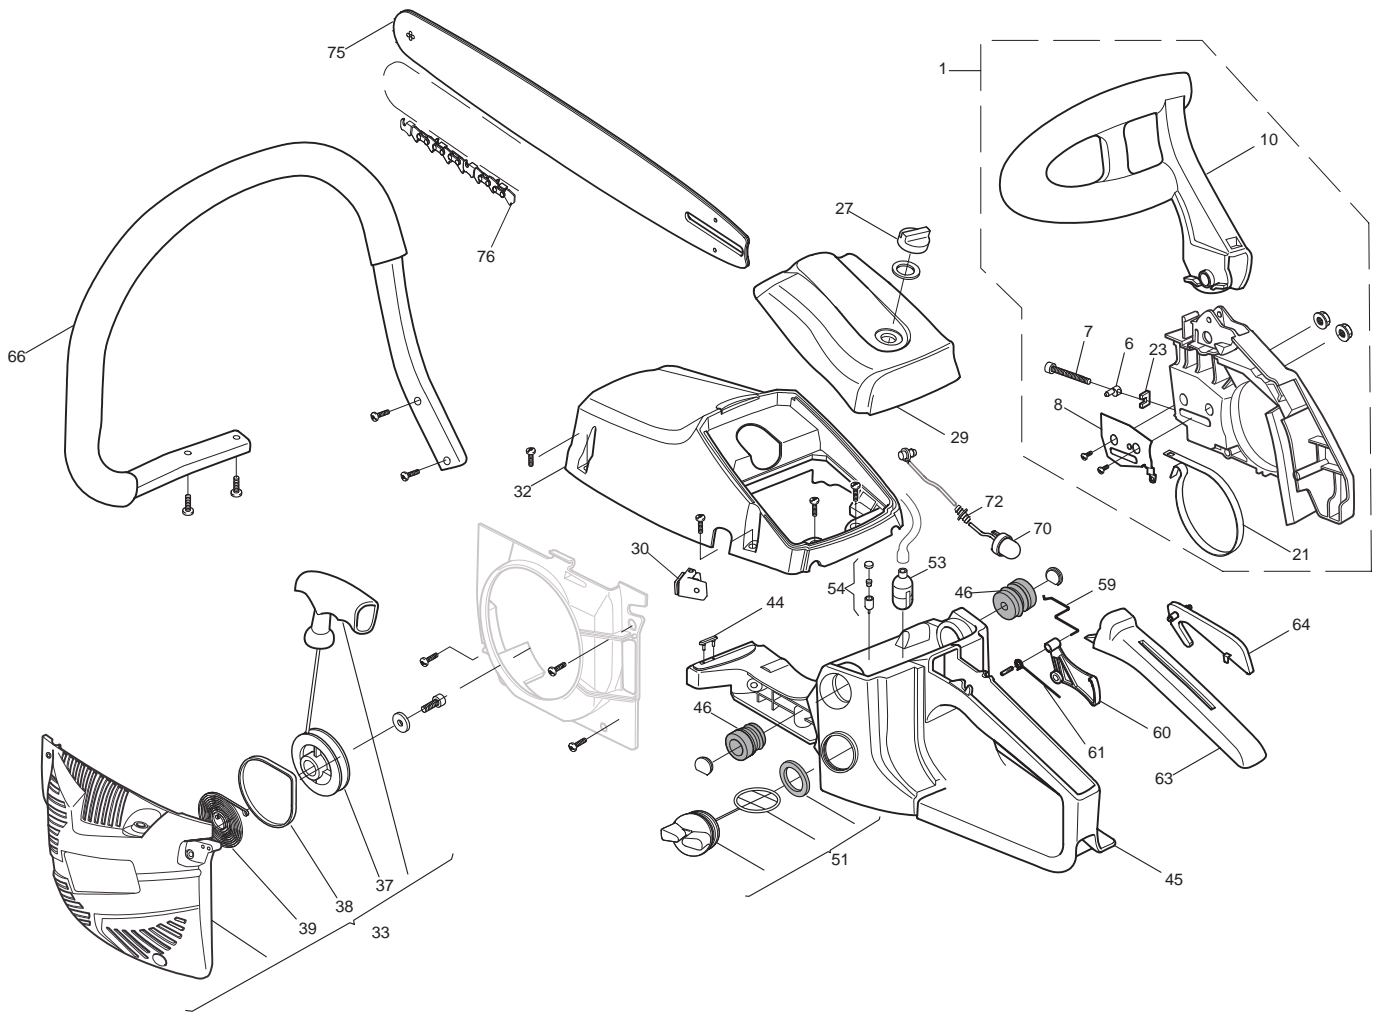

Housing

XC 4000 - Model Year 2011

Housing

Pos.	Part no.	Q.ty	Description	Remarks
1	118800160/0	1	Clutch Ho. W/Br. Assy	
6	118800161/0	1	Bar Adjusting Block	
7	118800162/0	1	Screw	
8	118800163/0	1	Plate	
10	118800164/0	1	Hand Guard	
21	118800165/0	1	Brake Band	
23	118800166/0	1	Chain Tightener Block	
27	118800167/0	1	Knob	
29	118800238/0	1	Filter Cover	RED
30	118800270/0	1	Idle adjusting guide set	
32	118800240/0	1	Cylinder Cover	RED
33	118800168/0	1	Starter assembly	
37	118800169/0	1	Starter pulley	
38	118800279/0	1	Disc	
39	118800280/0	1	Start coil spring	
44	118800170/0	1	Shock Absorber	
45	118800171/0	1	Base	
46	118800172/0	2	Shock Absorber	
51	118800241/0	1	Fuel Tank Cap Assy	
53	118800173/0	1	Intake Filter Assy	
54	118800175/0	1	Breather Valve Ass.Y	
59	118800174/0	1	Throttle rod	
60	118800176/0	1	Throttle Lever	
61	118800177/0	1	Spring	
63	118800178/0	1	Handle, Upper Part	
64	118800179/0	1	Safety Lever	
66	118800180/0	1	Front handle assembly	
70	118800181/0	1	Primer	
72	118800256/0	1	Tube Connection	
75	118800128/0	1	Guide Bar 3/8" 16"/ 40 cm"	
76	4113706	1	Chain 16"	16" 3/8" .050" (1.3 mm) - 56E